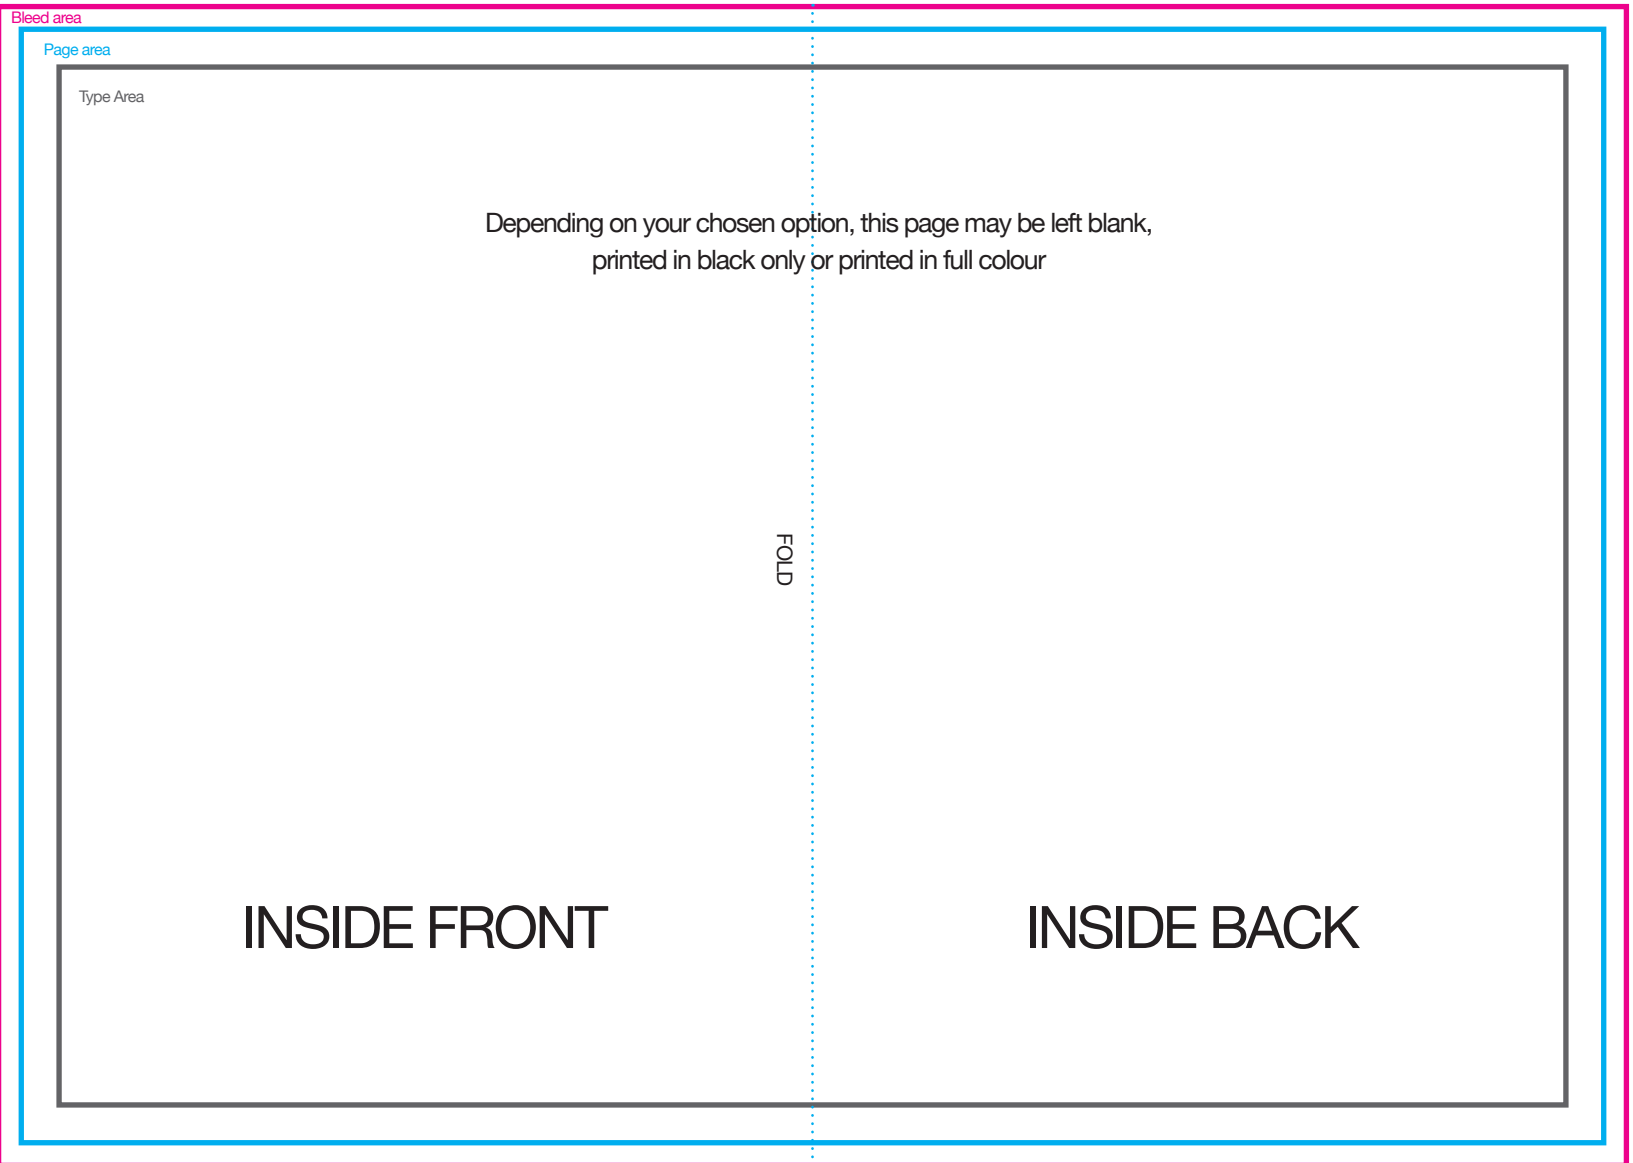

A6 Greetings Card 105mm x 148mm

When outputting this file for print, please use the PDF/X-1A preset and make sure cropmarks and bleed are ticked in the Marks and Bleed option.

A6 Greetings Card 105mm x 148mm

INSIDE FRONT

INSIDE BACK

When outputting this file for print, please use the PDF/X-1A preset and make sure cropmarks and bleed are ticked in the Marks and Bleed option.